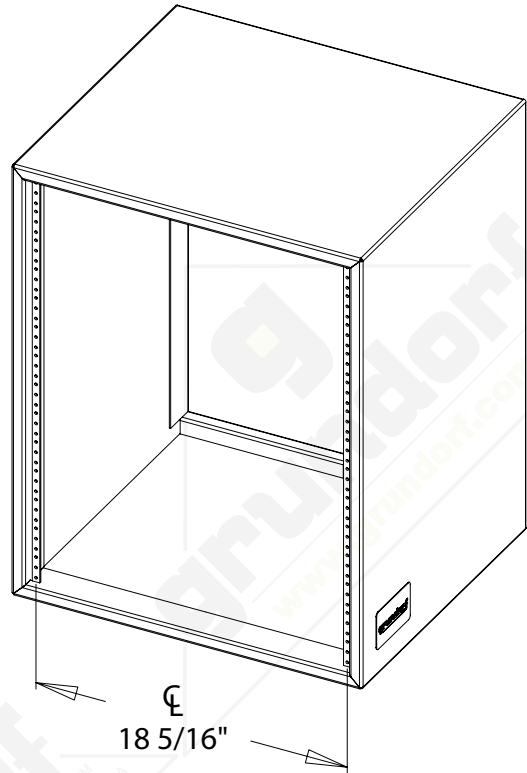

RS-14D

Rack Shell - 14 Space - 17.75" Rackable Depth

grundorf
corp™

www.grundorf.com • (712)-322-3900

#	QTY	PART NUMBER	DESCRIPTION
1	2	41-014	RACK RAIL-14 SPACE
2	1	83-008	BADGE - GRUNDORF ORIGINAL

FRONT VIEW

SECTION A-A

RACKABLE