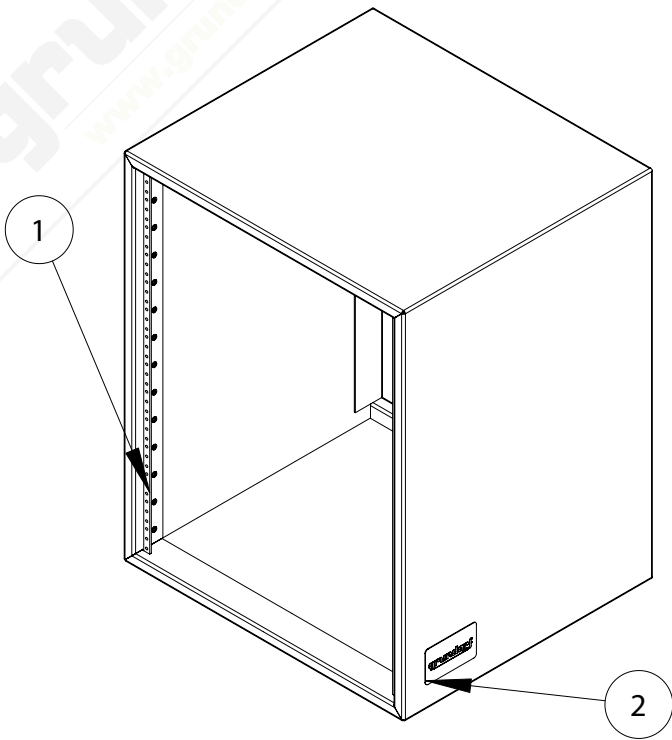

RS-14D

Rack Shell - 14 Space - 17.75" Rackable Depth

grundorf
corp™

www.grundorf.com • (712)-322-3900

#	QTY	PART NUMBER	DESCRIPTION
1	2	41-014	RACK RAIL-14 SPACE
2	1	83-008	BADGE - GRUNDORF ORIGINAL

FRONT VIEW

SECTION A-A

RACKABLE