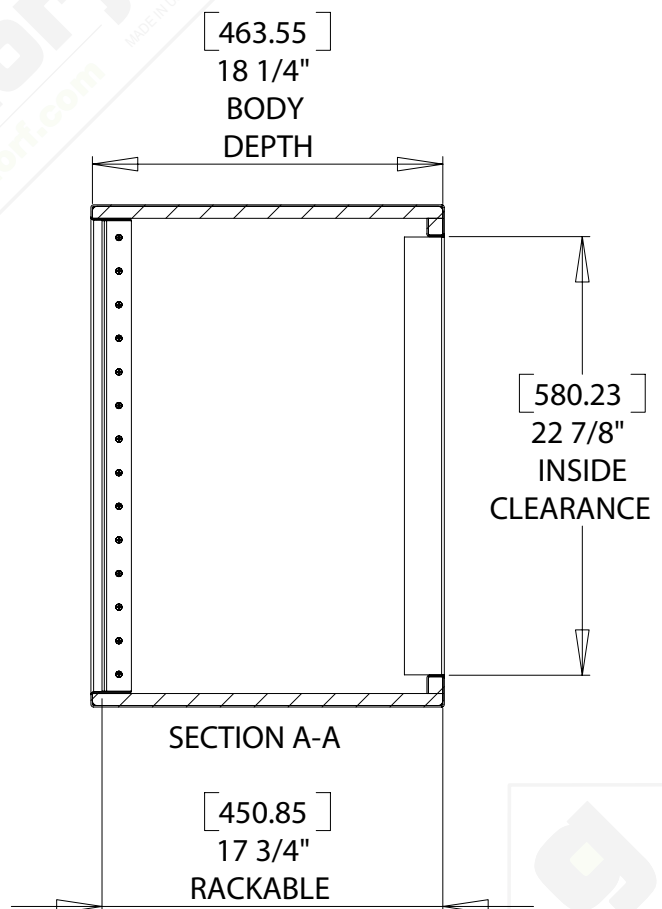

RS-14D

Rack Shell - 14 Space - 17.75" Rackable Depth

grundorf
corp™

www.grundorf.com • (712)-322-3900

#	QTY	PART NUMBER	DESCRIPTION
1	2	41-014	RACK RAIL-14 SPACE
2	1	83-008	BADGE - GRUNDORF ORIGINAL

FRONT VIEW

SECTION A-A

RACKABLE