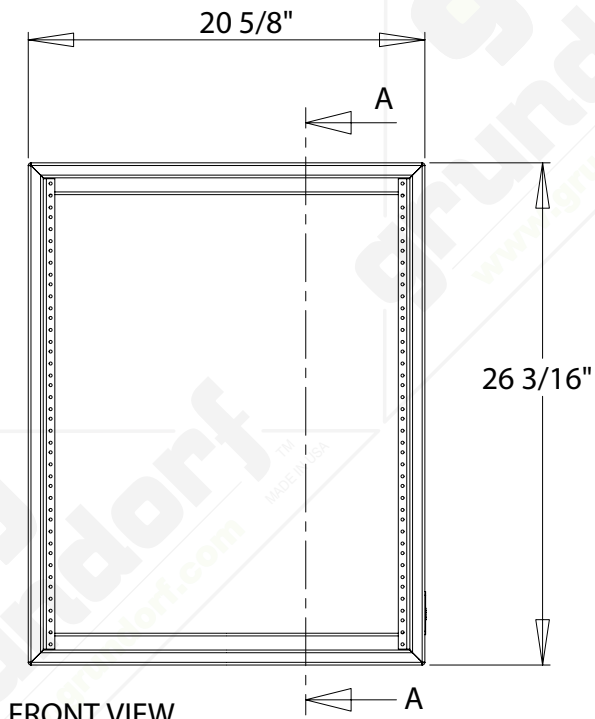

RS-14D

Rack Shell - 14 Space - 17.75" Rackable Depth

grundorf
corp™

www.grundorf.com • (712)-322-3900

#	QTY	PART NUMBER	DESCRIPTION
1	2	41-014	RACK RAIL-14 SPACE
2	1	83-008	BADGE - GRUNDORF ORIGINAL

FRONT VIEW

SECTION A-A

RACKABLE